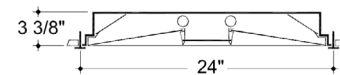

CERTIFICATIONS:

CSA and/or UL approved.

Ordering Information

SDLC-L3	22G			OPOP1			
SERIES	MODULE SIZE	LAMPS	WATTS	BASKET OPTION	DRYWALL OPTION	VOLTAGE	BALLAST
	2' x 2' T-bar ceiling	2 3	14 = 14W (T5) 24 = 24W (T5HO) 17 = 17W (T8)	OPOP1 = Frosted acrylic side and center lenses.	FK = Drywall Frame Kit *	120 277 347	IS PRS RS