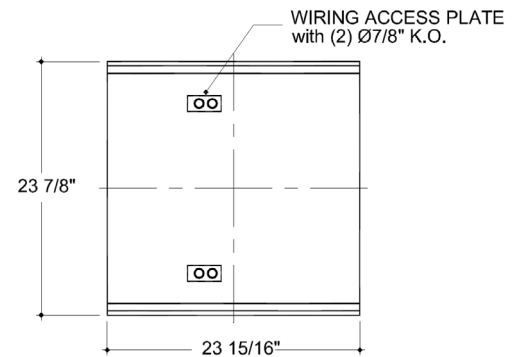

PROJECT:	DATE:
CAT. NO.:	TYPE:
NOTES	VOLTS:

GENERAL DESCRIPTION:

An elegant architectural fluorescent luminaire for T-grid ceilings. 3 3/8" shallow fixture profile. Fully lit center diffuser with two backlit sloped diffusers provide high quality soft diffused illumination for enhanced visual comfort and pleasing appearance. Diffuser assembly is held within hinged and latched frame. Cam latch release opens frame for easy servicing. No visible hardware. Drywall frame kit available.

CERTIFICATIONS:

CSA and/or UL approved.

Ordering Information

SDLC-L3	22G			OPOP1			
SERIES	MODULE SIZE	LAMPS	WATTS	BASKET OPTION	DRYWALL OPTION	VOLTAGE	BALLAST
	2' x 2' T-bar ceiling	2 3	14 = 14W (T5) 24 = 24W (T5HO) 17 = 17W (T8)	OPOP1 = Frosted acrylic side and center lenses.	FK = Drywall Frame Kit *	120 277 347	IS PRS RS

* Ceiling opening: 24 3/4" x 24 3/4"
O/A flange: 25 3/8" x 25 1/4"