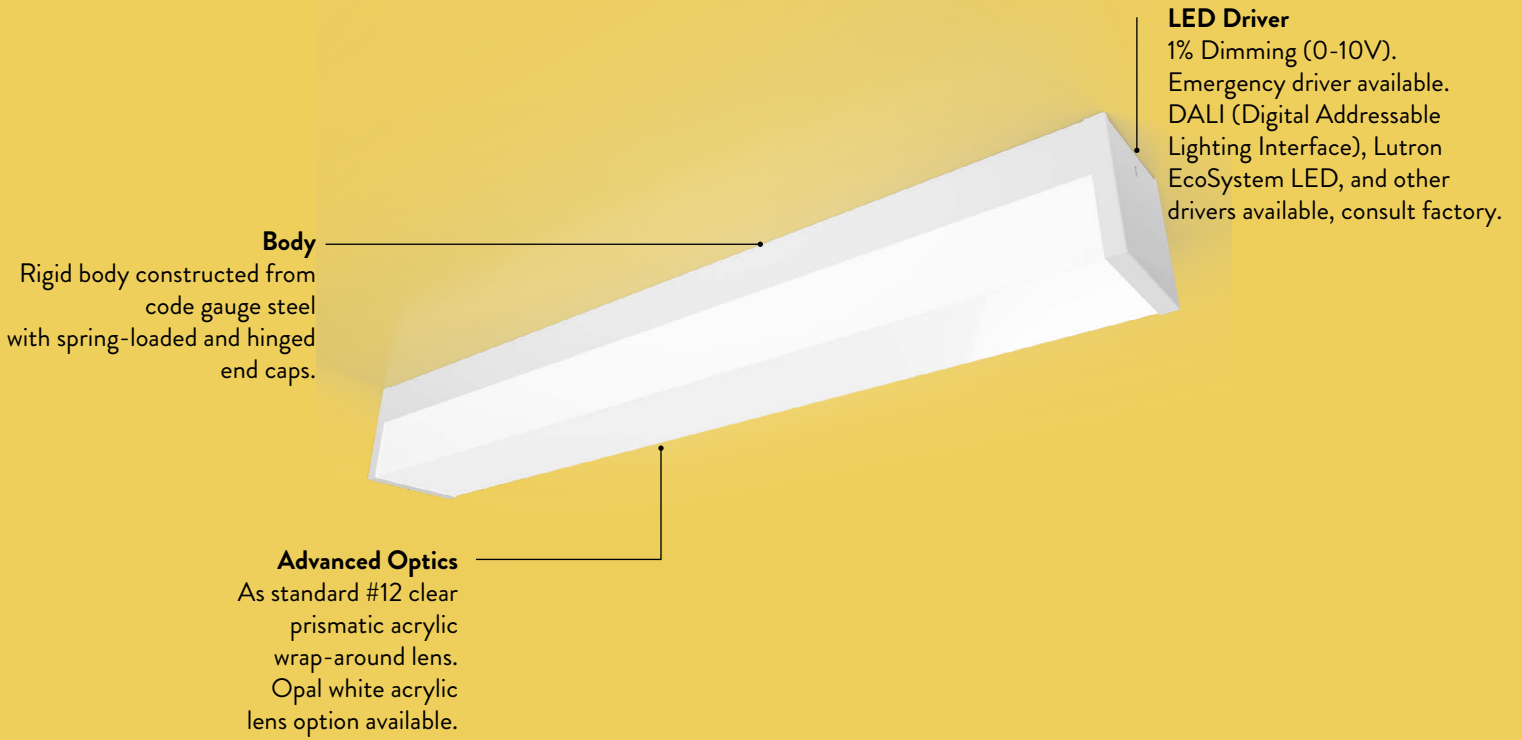

# CONCEPT

The CI is a **LED luminaire** for **surface** mounting for ceiling or **wall**.

As standard #12 clear prismatic acrylic wrap-around lens. With rigid body constructed from code gauge steel and spring-loaded and hinged end caps. Spring-loaded and hinged end caps make installation easy. Ideal for stairwells and other commercial environments. Row mounting available, consult factory.

## STRUCTURE