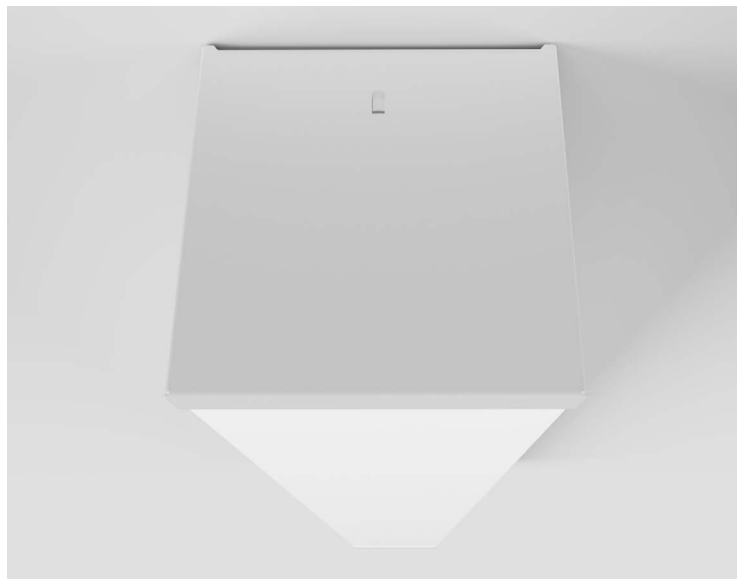

# CONCEPT

The CI is a **LED luminaire** for **surface** mounting for ceiling or **wall**.

As standard #12 clear prismatic acrylic wrap-around lens. With rigid body constructed from code gauge steel and spring-loaded and hinged end caps. Spring-loaded and hinged end caps make installation easy. Ideal for stairwells and other commercial environments. Row mounting available, consult factory.

## STRUCTURE

## WRAP AROUND LENS

As standard #12 clear prismatic acrylic wrap-around lens.  
With rigid body constructed from code gauge steel and spring-loaded and hinged end caps. Spring-loaded and hinged end caps make installation easy.