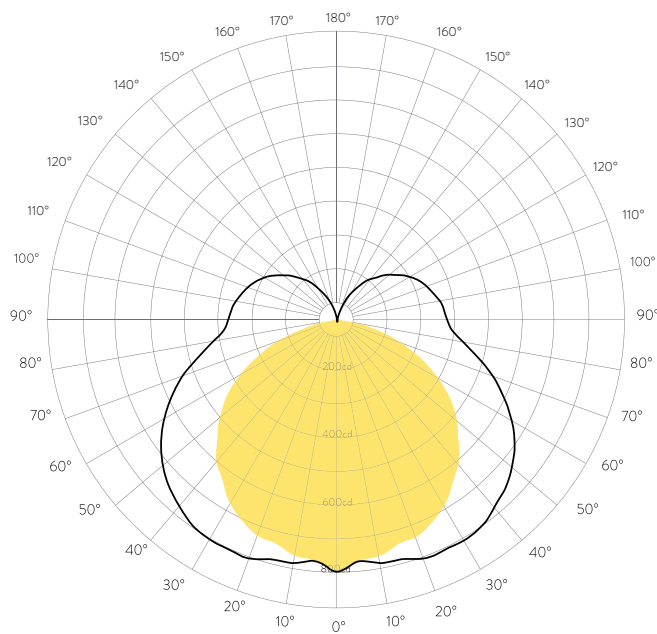

## STRUCTURE

## MOUNTING

## PHOTOMETRIC DATA

CI-4-40-40K

0°-180° █  
90°-270° █

## DIMENSIONS

SIZE	L	W	H	MTG L	MTG W
2FT	24.00"	4.50"	4.50"	16.65"	1.90"
3FT	36.00"	4.50"	4.50"	28.05"	1.90"
4FT	48.00"	4.50"	4.50"	39.50"	1.90"

BOTTOM VIEW