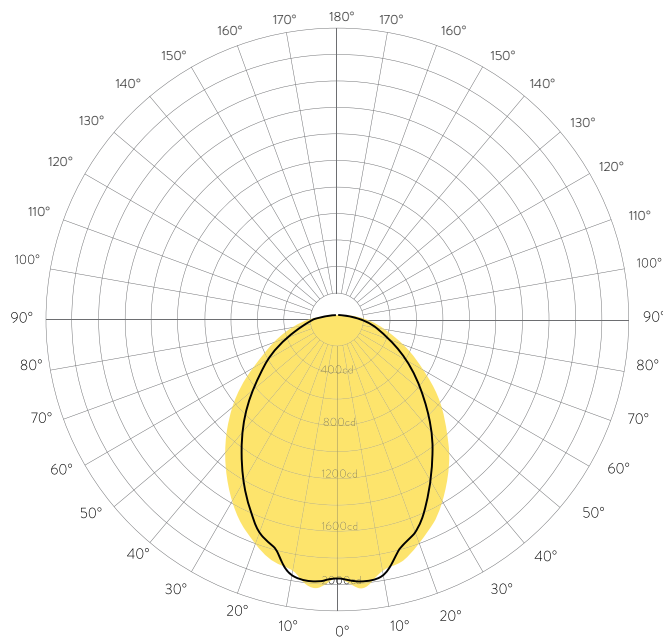

STRUCTURE

MOUNTING

NARROW DESIGN

Using advanced LED engines, it provides direct spread downlight, delivering both efficient and comfortable illumination.

PHOTOMETRIC DATA

NSL-FA-4-44-40K

0°-180° █
90°-270° █

TUNABLE WHITE FUNCTION OPTIONS

Available in 3000K, 3500K, 4000K and 5000K

COLOR

Standard finish is matte white polyester baked powder coat enamel. Matte grey and black available.

DIMENSIONS

SIZE	L	W	H
2FT	24.05"	2.85"	3.05"
4FT	46.15"	2.85"	3.05"
8FT	96.50"	2.85"	3.05"