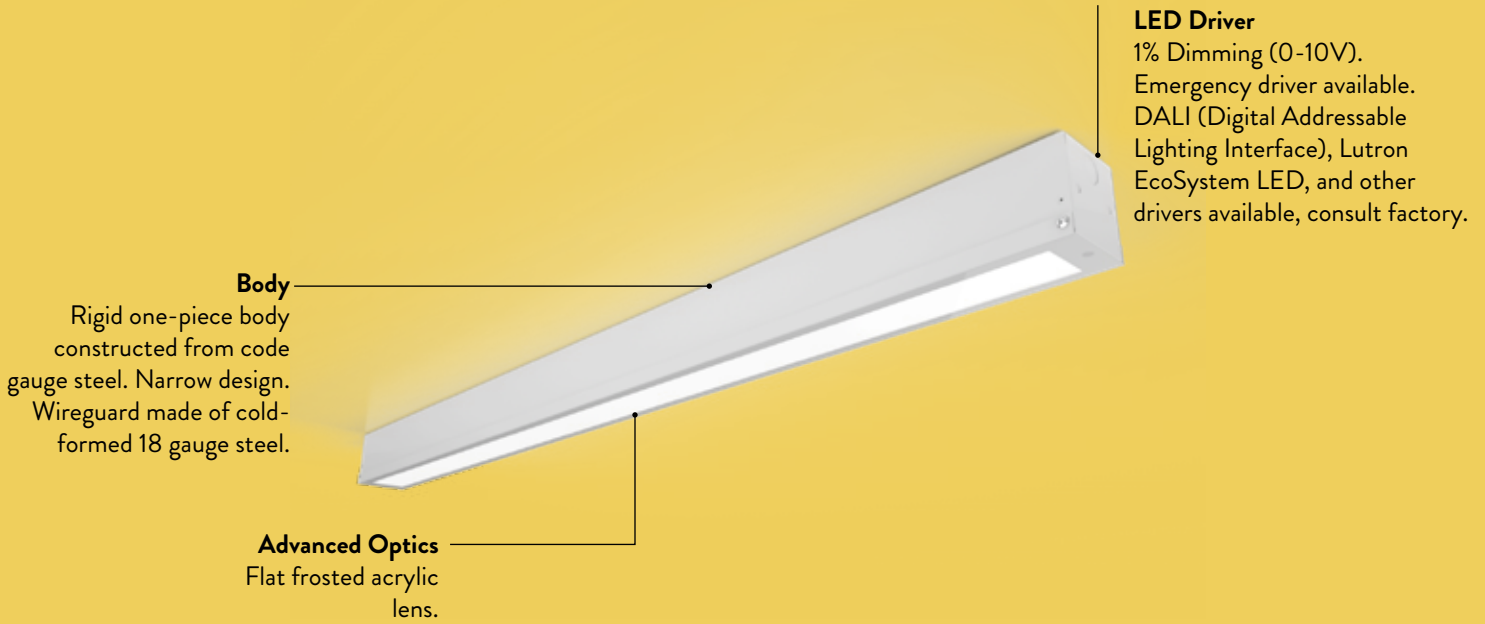

PEERLUX[®]
SERIES

NSL-FA

 **PEERLESS**
electric-électrique

INCEPTION[®]
PEERLESS CANADA

CONCEPT

The NSL-FA is a **LED luminaire** for **surface** or **suspended** installation with field adjustable aircraft cables or v-links for mounting chain. Flat frosted acrylic lens with rigid one-piece body constructed from code gauge steel. Narrow design. Ideal for general utility applications, including commercial, residential, and retail. Also works well in cove applications. Row mounting available, consult factory.

STRUCTURE

MOUNTING

NARROW DESIGN

Using advanced LED engines, it provides direct spread downlight, delivering both efficient and comfortable illumination.

PHOTOMETRIC DATA

NSL-FA-4-44-40K

0°-180° █
90°-270° █

TUNABLE WHITE FUNCTION OPTIONS

Available in 3000K, 3500K, 4000K and 5000K

COLOR

Standard finish is matte white polyester baked powder coat enamel. Matte grey and black available.

DIMENSIONS

SIZE	L	W	H
2FT	24.05"	2.85"	3.05"
4FT	46.15"	2.85"	3.05"
8FT	96.50"	2.85"	3.05"