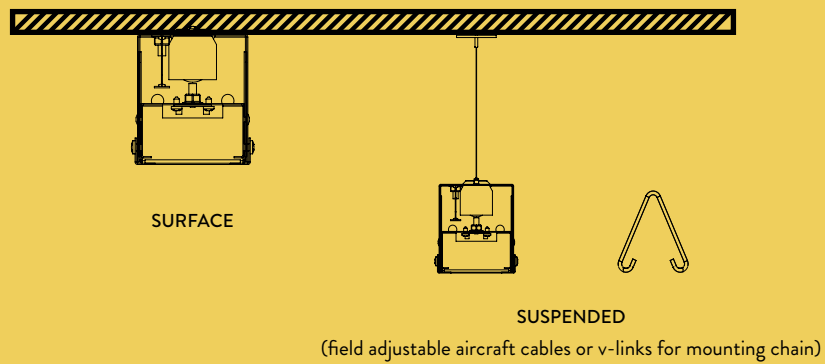

STRUCTURE

MOUNTING

NARROW DESIGN

Using advanced LED engines, it provides direct spread downlight, delivering both efficient and comfortable illumination.

PHOTOMETRIC DATA

NSL-FA-4-44-40K

0°-180° █
90°-270° █