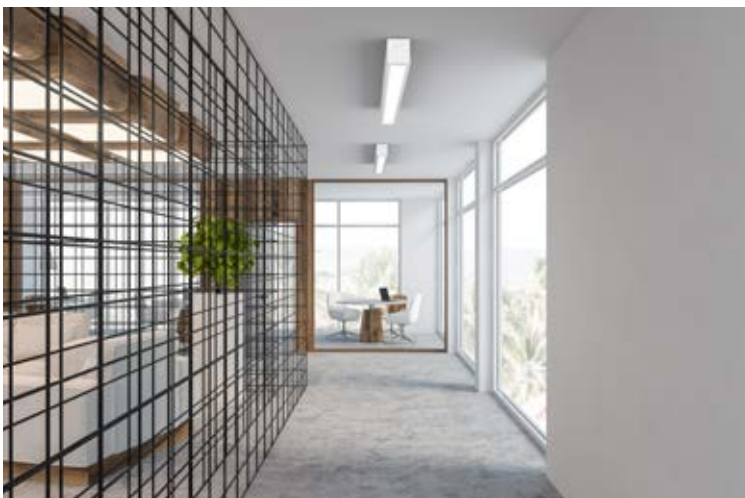

PEERLUX[®]
SERIES

NSL-FA

 **PEERLESS**
electric-électrique

INCEPTION[®]
PEERLESS CANADA

CONCEPT

The NSL-FA is a **LED luminaire** for **surface** or **suspended** installation with field adjustable aircraft cables or v-links for mounting chain. Flat frosted acrylic lens with rigid one-piece body constructed from code gauge steel. Narrow design. Ideal for general utility applications, including commercial, residential, and retail. Also works well in cove applications. Row mounting available, consult factory.

STRUCTURE

MOUNTING

NARROW DESIGN

Using advanced LED engines, it provides direct spread downlight, delivering both efficient and comfortable illumination.

PHOTOMETRIC DATA

NSL-FA-4-44-40K

0°-180° █
90°-270° █