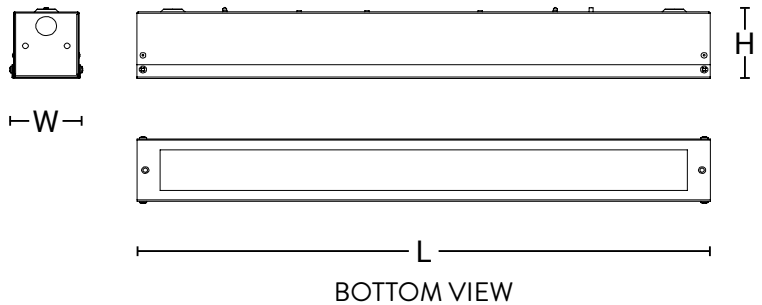

TUNABLE WHITE FUNCTION OPTIONS

Available in 3000K, 3500K, 4000K and 5000K

COLOR

Standard finish is matte white polyester baked powder coat enamel. Matte grey and black available.

DIMENSIONS

SIZE	L	W	H
2FT	24.05"	2.85"	3.05"
4FT	46.15"	2.85"	3.05"
8FT	96.50"	2.85"	3.05"

ORDERING INFORMATION

NSL	FA												
FIXTURE	SHIELDING	LENGTH	LUMENS	CCT	FINISH	*OPTION*	MOUNTING *OPTIONAL*	POWER CORD *OPTIONAL*	CONTROLS *OPTIONAL*	DRIVER			
NSL = Narrow Strip Luminaire	FA = Flat Frosted Acrylic Lens	2 = 2ft	15 = 1500lm	30K = 3000K	GLOSSY W = White Housing B = Black Housing G = Grey Housing	WG = Wireguard	A4 = 48in Aircraft Cable	C1 = 5ft Cord	OC = On/Off Occupancy Control	MV = Standard 120V-277V 1% Dimming (0-10V)			
			25 = 2500lm	35K = 3500K			A5 = 60in Aircraft Cable	C2 = 6ft Cord					
			30 = 3000lm	40K = 4000K			A8 = 96in Aircraft Cable	C4 = 9ft Cord					
		4 = 4ft	28 = 2800lm	50K = 5000K	MATTE WM = White Housing BM = Black Housing GM = Grey Housing		A12 = 144in Aircraft Cable	C7 = 13ft Cord	O5 = 100%-50% Hi/Low Occupancy Control		347 = Standard 347V Dimming (0-10V)		
			44 = 4400lm	TW = Tunable White			X = other colours and finishes available, consult factory	row mounting available, consult factory					
			60 = 6000lm	*Other CCT, RGB (Red, Green, Blue LEDs), DM (dim to warm) available, consult factory									
		8 = 8ft	60 = 6000lm		80 = 8000lm							Click here for suggested control options	EM = Emergency Driver
			80 = 8000lm		X = DALI, Lutron EcoSystem LED, and other drivers available, consult factory								
			96 = 9600lm										