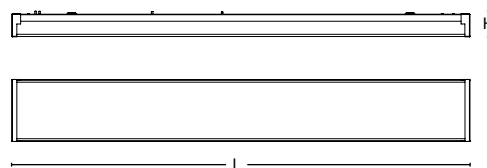

SECTION VIEW

LED DRIVER

Dimming 0-10V

LED LIGHT ENGINE

Mounted on internal high reflectance white painted reflector

DIMENSIONS

SIZE	L	W	H
4FT	48.75"	6.60"	2.40"

MTG L	MTG W
36.75"	5.00"

BOTTOM VIEW

TOP VIEW