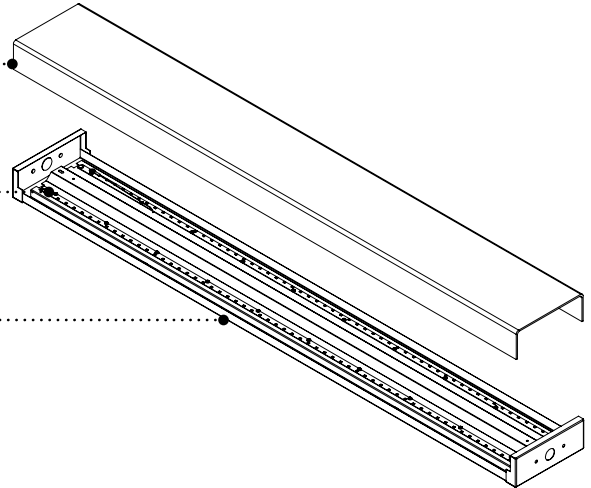

ANATOMY

HIGH PERFORMANCE LENS

Frosted prismatic wrap-around lens

LED LIGHT ENGINE

Mounted on internal high reflectance white painted reflector

DIE-FORMED STEEL HOUSING

High gloss white polyester baked powder coat enamel

SECTION VIEW

LED DRIVER

Dimming 0-10V

LED LIGHT ENGINE

Mounted on internal high reflectance white painted reflector

DIMENSIONS

SIZE	L	W	H
4FT	48.75"	6.60"	2.40"

MTG L	MTG W
36.75"	5.00"

BOTTOM VIEW

TOP VIEW