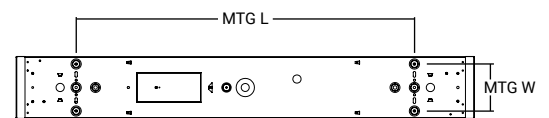

SECTION VIEW

LED DRIVER

Dimming 0-10V

LED LIGHT ENGINE

Mounted on internal high reflectance white painted reflector

DIMENSIONS

SIZE	L	W	H
4FT	48.75"	6.60"	2.40"

MTG L	MTG W
36.75"	5.00"

BOTTOM VIEW

TOP VIEW