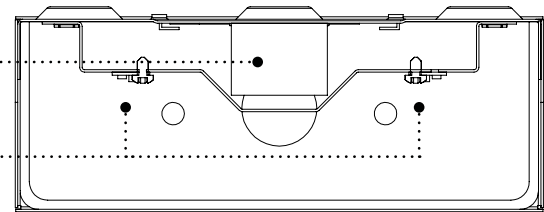

ANATOMY

HIGH PERFORMANCE LENS

Frosted prismatic wrap-around lens

LED LIGHT ENGINE

Mounted on internal high reflectance white painted reflector

DIE-FORMED STEEL HOUSING

High gloss white polyester baked powder coat enamel

SECTION VIEW

LED DRIVER

Dimming 0-10V

LED LIGHT ENGINE

Mounted on internal high reflectance white painted reflector

DIMENSIONS

SIZE	L	W	H
4FT	48.75"	6.60"	2.40"

MTG L	MTG W
36.75"	5.00"

BOTTOM VIEW

TOP VIEW