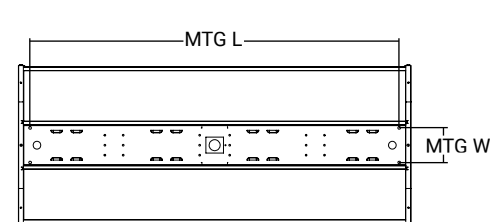

LED LIGHT ENGINE

Mounted on internal high reflectance white painted reflector

DIMENSIONS

SIZE	L	W	H
4FT	46.45"	18.90"	2.40"
MTG L	MTG W		
43.70"	4.10"		

BOTTOM VIEW

TOP VIEW