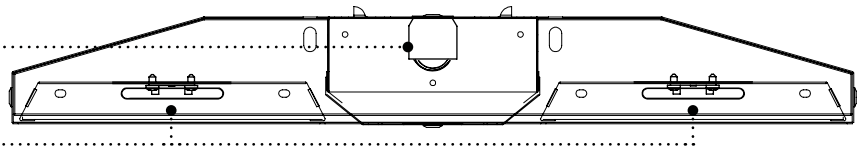

ANATOMY

HIGH PERFORMANCE LENS

Frosted lens

DIE-FORMED STEEL HOUSING

High gloss white polyester baked powder coat enamel finish

SECTION VIEW

LED DRIVER

Dimming 0-10V

LED LIGHT ENGINE

Mounted on internal high reflectance white painted reflector

DIMENSIONS

SIZE	L	W	H
4FT	46.45"	18.90"	2.40"
MTG L	MTG W		
43.70"	4.10"		

BOTTOM VIEW

TOP VIEW