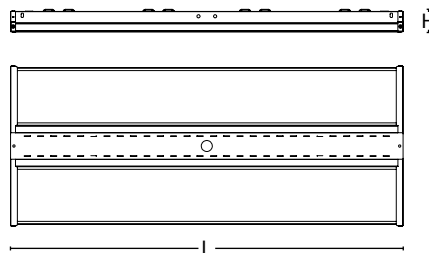

ANATOMY

HIGH PERFORMANCE LENS

Frosted lens

DIE-FORMED STEEL HOUSING

High gloss white polyester baked powder coat enamel finish

SECTION VIEW

LED DRIVER

Dimming 0-10V

LED LIGHT ENGINE

Mounted on internal high reflectance white painted reflector

DIMENSIONS

SIZE	L	W	H
4FT	46.45"	18.90"	2.40"
MTG L	MTG W		
43.70"	4.10"		

BOTTOM VIEW

TOP VIEW