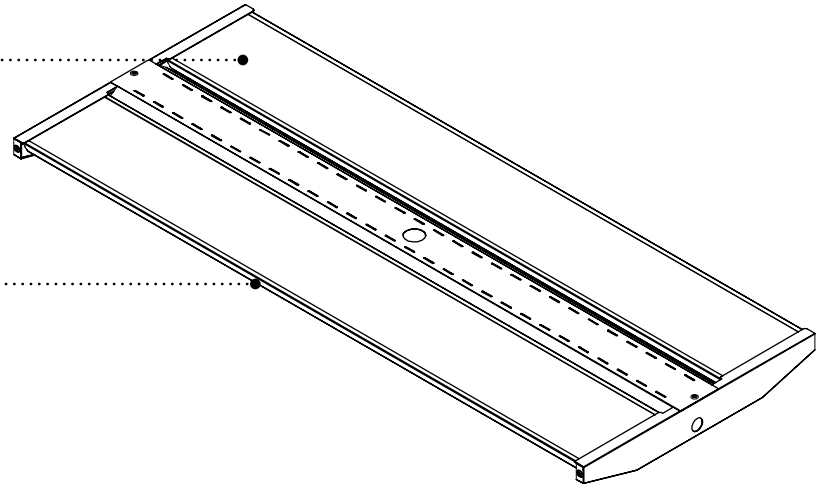

ANATOMY

HIGH PERFORMANCE LENS

Frosted lens

DIE-FORMED STEEL HOUSING

High gloss white polyester baked powder coat enamel finish

SECTION VIEW

LED DRIVER

Dimming 0-10V

LED LIGHT ENGINE

Mounted on internal high reflectance white painted reflector

DIMENSIONS

SIZE	L	W	H
4FT	46.45"	18.90"	2.40"
MTG L	MTG W		
43.70"	4.10"		

BOTTOM VIEW

TOP VIEW