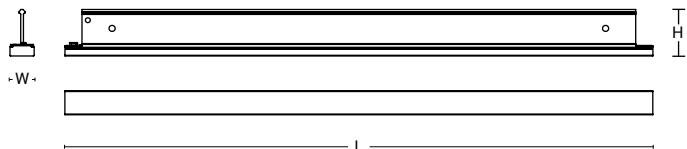

ANATOMY

HIGH PERFORMANCE LENS.....
Snap-in frosted acrylic lens

LED LIGHT ENGINE
Mounted on internal high reflectance white painted reflector

DIE-FORMED STEEL HOUSING
High gloss white polyester baked powder coat enamel

EXTERNAL LED DRIVER
Dimming 0-10V.....

DIMENSIONS

SIZE	L	W	H
4FT	48.00"	4.50"	4.50"

BOTTOM VIEW

TOP VIEW