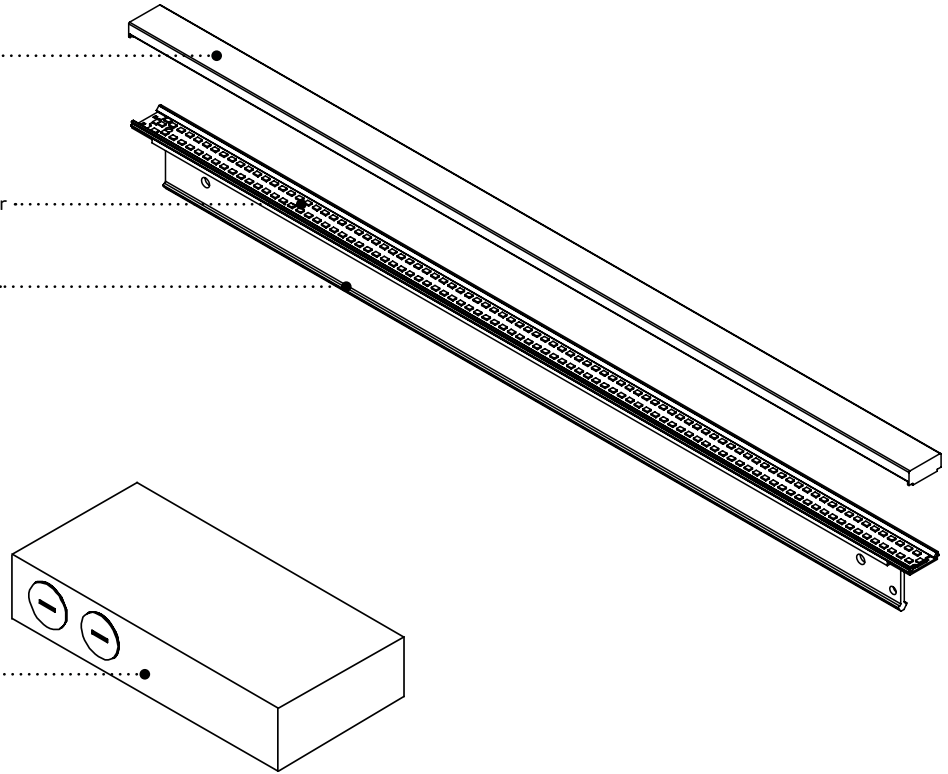

PROJECT:
CAT.NO:
NOTES:

DATE:
TYPE:
VOLTS:

2019-04-29

TB

CAT NO: **TB-4-20W-XXK-MV**

CONFIGURATION

LENGTH: 4 = 4'
WATTAGE: 20W = 20 Watts
CCT: N/A
DRIVER: MV = Standard 120V-277V Dimming (0-10v)

TECHNICAL DATA

ANATOMY

HIGH PERFORMANCE LENS.....
Snap-in frosted acrylic lens

LED LIGHT ENGINE
Mounted on internal high reflectance white painted reflector

DIE-FORMED STEEL HOUSING
High gloss white polyester baked powder coat enamel

EXTERNAL LED DRIVER
Dimming 0-10V.....

DIMENSIONS

SIZE	L	W	H
4FT	48.00"	4.50"	4.50"

BOTTOM VIEW

TOP VIEW