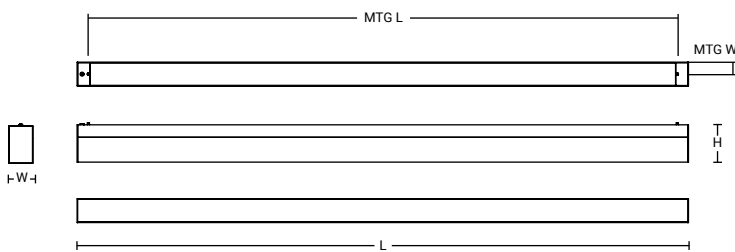

PROJECT:
 CAT.NO:
 NOTES:

DATE:
 TYPE:
 VOLTS:

LDXI

DIMENSIONS

2019-04-10

SIZE LDXI-40	L	W	H	MTG L	MTG W
2ft	26.00"	1.55"	4.70"	21.65"	0.80"
4ft	48.20"	1.55"	4.70"	45.75"	0.80"
6ft	72.40"	1.55"	4.70"	69.80"	0.80"
8ft	96.20"	1.55"	4.70"	93.90"	0.80"

SIZE LDXI-60	L	W	H	MTG L	MTG W
2ft	26.00"	2.35"	3.40"	ADJUSTABLE	1.20"
4ft	48.20"	2.35"	3.40"	ADJUSTABLE	1.20"
6ft	72.40"	2.35"	3.40"	ADJUSTABLE	1.20"
8ft	96.20"	2.35"	3.40"	ADJUSTABLE	1.20"

SIZE LDXI-95	L	W	H	MTG L	MTG W
2ft	26.00"	3.75"	5.90"	20.50"	1.85"
4ft	48.20"	3.75"	5.90"	44.55"	1.85"
6ft	72.40"	3.75"	5.90"	68.60"	1.85"
8ft	96.20"	3.75"	5.90"	92.65"	1.85"

SIZES

2FT

6FT

2FT

8FT

*Different widths available for the same model