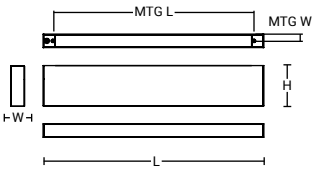

PROJECT:
 CAT.NO:
 NOTES:

DATE:
 TYPE:
 VOLTS:

LDXI

DIMENSIONS

2019-04-10

SIZE LDXI-40	L	W	H	MTG L	MTG W
2ft	26.00"	1.55"	4.70"	21.65"	0.80"
4ft	48.20"	1.55"	4.70"	45.75"	0.80"
6ft	72.40"	1.55"	4.70"	69.80"	0.80"
8ft	96.20"	1.55"	4.70"	93.90"	0.80"

SIZE LDXI-60	L	W	H	MTG L	MTG W
2ft	26.00"	2.35"	3.40"	ADJUSTABLE	1.20"
4ft	48.20"	2.35"	3.40"	ADJUSTABLE	1.20"
6ft	72.40"	2.35"	3.40"	ADJUSTABLE	1.20"
8ft	96.20"	2.35"	3.40"	ADJUSTABLE	1.20"

SIZE LDXI-95	L	W	H	MTG L	MTG W
2ft	26.00"	3.75"	5.90"	20.50"	1.85"
4ft	48.20"	3.75"	5.90"	44.55"	1.85"
6ft	72.40"	3.75"	5.90"	68.60"	1.85"
8ft	96.20"	3.75"	5.90"	92.65"	1.85"

SIZES

2FT

6FT

2FT

8FT

*Different widths available for the same model