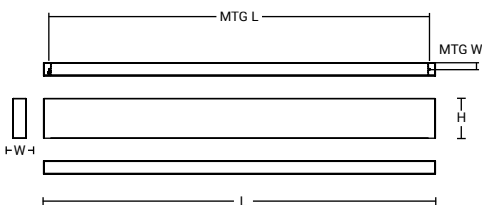

SIZE LDXI-60	L	W	H	MTG L	MTG W
2ft	26.00"	2.35"	3.40"	ADJUSTABLE	1.20"
4ft	48.20"	2.35"	3.40"	ADJUSTABLE	1.20"
6ft	72.40"	2.35"	3.40"	ADJUSTABLE	1.20"
8ft	96.20"	2.35"	3.40"	ADJUSTABLE	1.20"

SIZE LDXI-95	L	W	H	MTG L	MTG W
2ft	26.00"	3.75"	5.90"	20.50"	1.85"
4ft	48.20"	3.75"	5.90"	44.55"	1.85"
6ft	72.40"	3.75"	5.90"	68.60"	1.85"
8ft	96.20"	3.75"	5.90"	92.65"	1.85"

SIZES

2FT

6FT

2FT

8FT

*Different widths available for the same model