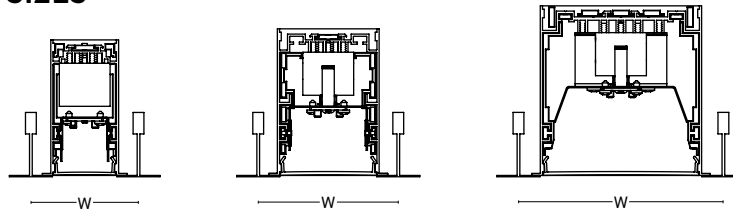

LDXR

DIMENSIONS

2019-04-10

LDXR-40

SIZE	L	W	H	MTG L	MTG W
4FT	47.75"	1.55"	4.70"	48.00"	2.50"
8FT	95.75"	1.55"	4.70"	96.00"	2.50"

LDXR-60

4FT	47.75"	2.35"	3.40"	48.00"	3.25"
8FT	95.75"	2.35"	3.40"	96.00"	3.25"

LDXR-95

4FT	47.75"	3.75"	5.90"	48.00"	4.75"
8FT	95.75"	3.75"	5.90"	96.00"	4.75"

SIZES

*Dimensions for 4ft model. See www.peerless-electric.com for all other dimensions.

TRIM T-BAR CEILING CUT OUT SIZES

SIZE	W
LDXR-40	2.50"
LDXR-60	3.25"
LDXR-95	4.75"

TRIM DRY WALL CUT OUT SIZES

SIZE	W
LDXR-40	1.75"
LDXR-60	2.50"
LDXR-95	4.00"

TRIMLESS DRY WALL CUT OUT SIZES

SIZE	W
LDXR-40	1.57"
LDXR-60	2.36"
LDXR-95	3.74"