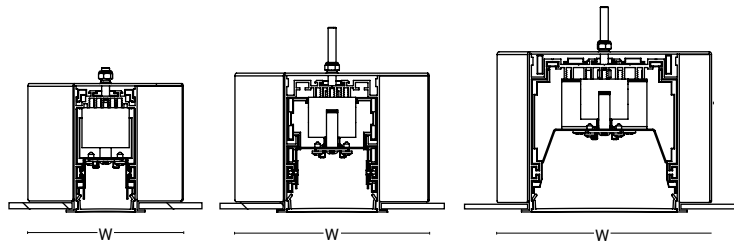

LDXR

DIMENSIONS

2019-04-10

LDXR-40

SIZE	L	W	H	MTG L	MTG W
4FT	47.75"	1.55"	4.70"	48.00"	2.50"
8FT	95.75"	1.55"	4.70"	96.00"	2.50"

LDXR-60

4FT	47.75"	2.35"	3.40"	48.00"	3.25"
8FT	95.75"	2.35"	3.40"	96.00"	3.25"

LDXR-95

4FT	47.75"	3.75"	5.90"	48.00"	4.75"
8FT	95.75"	3.75"	5.90"	96.00"	4.75"

SIZES

*Dimensions for 4ft model. See www.peerless-electric.com for all other dimensions.

TRIM T-BAR CEILING CUT OUT SIZES

SIZE	W
LDXR-40	2.50"
LDXR-60	3.25"
LDXR-95	4.75"

TRIM DRY WALL CUT OUT SIZES

SIZE	W
LDXR-40	1.75"
LDXR-60	2.50"
LDXR-95	4.00"

TRIMLESS DRY WALL CUT OUT SIZES

SIZE	W
LDXR-40	1.57"
LDXR-60	2.36"
LDXR-95	3.74"