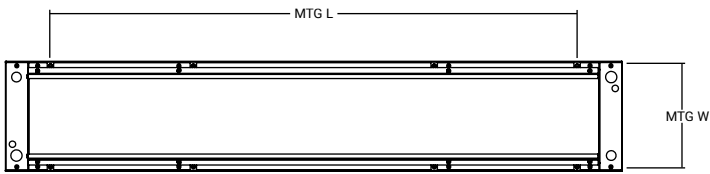

PROJECT:
CAT.NO:
NOTES:

DATE:
TYPE:
VOLTS:

RQ1

DIMENSIONS

2019-04-10

SIZE	L	W	H	MTG L	MTG W
4FT	44.00"	8.50"	1.65"	41.00"	4.25"
8FT	92.25"	8.50"	1.65"	85.25"	4.25"

SIZES

4FT

8FT