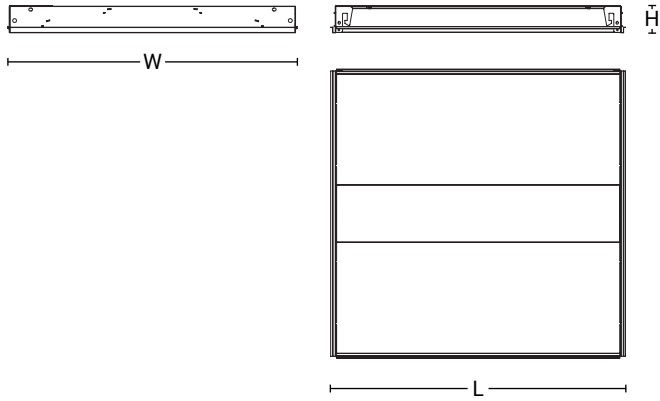

PROJECT:
CAT.NO:
NOTES:

DATE:
TYPE:
VOLTS:

EVALUX
SERIES

SDLE-3-1ACF

DIMENSIONS

2019-01-14

| SIZE | L | W | H |
|------|--------|--------|-------|
| 22G | 24.20" | 23.50" | 2.20" |
| 24G | 48.05" | 23.50" | 2.20" |

SIZES

22G

24G