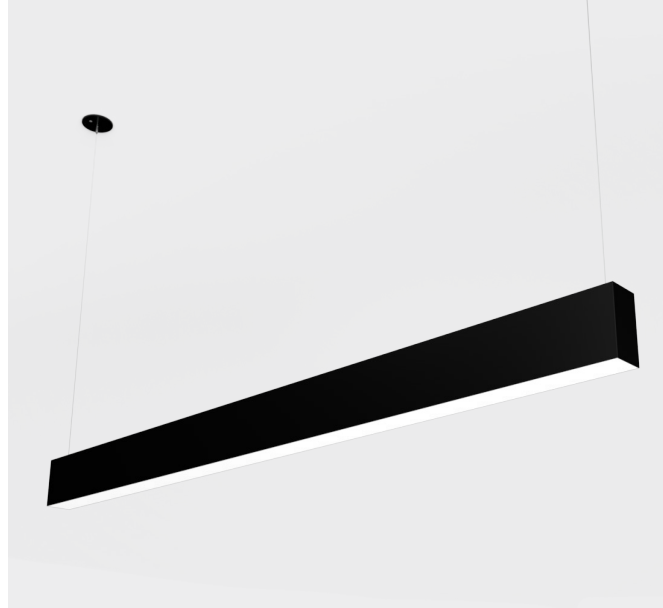

PROJECT:
CAT.NO:
NOTES:

DATE:
TYPE:
VOLTS:

ARCLUX
SERIES

LDXI

Linear . Direct . Indirect

GENERAL DESCRIPTION

LED luminaire for **suspended** (with aircraft cables) or **surface** or **wall mounted** installation. Features a minimalistic and clean design providing a superior quality of lighting.

Ideal for commercial or architectural environments.

Row mounting available, consult factory.

2019-05-09

CONSTRUCTION

Extruded aluminum body.
Protective dust top cover available, consult factory.

SHIELDING

Snap-in flat frosted acrylic lens.

FINISH

Standard finish is high gloss white polyester baked powder coat enamel.

Other colours available. Consult factory.

ELECTRICAL

3000K 3500K 4000K 5000K

120V - 277V 347V

L80 performance at 60,000 hours minimum. 80 CRI Standard.
Other dimming options, lumen options, 90CRI and lengths available.
Consult factory.

CERTIFICATION

Approved to UL1598 and CSA C22.2 No. 250 standards**
Suitable for damp locations.

*LED Five (5) year limited warranty.
**Normal temperature: -20 degrees Celsius to +25 degrees Celsius.

Specifications are subject to change.
Please confirm latest specifications prior to placing order.

ORDERING INFORMATION

LDXI					FA				
WIDTH	DISTRIBUTION	LENGTH	LUMENS	CCT	SHIELDING	FINISH	MOUNTING *OPTIONAL*	POWER CORD *OPTIONAL*	DRIVER
40 = 40mm (1.57")	5U5 = 50% Up / 50% Down	2 = 2ft 4 = 4ft	50 = 500lm/ft 80 = 800lm/ft 100 = 1000lm/ft 120 = 1200lm/ft 150 = 1500lm/ft *not applicable for direct light distribution	30K = 3000K 35K = 3500K 40K = 4000K 50K = 5000K	FA = Snap-in Flat Frosted Acrylic	GLOSSY W = White Housing B = Black Housing G = Grey Housing MATTE WM = White Housing BM = Black Housing GM = Grey Housing *other colours and finishes available, consult factory	A4 = 48in Aircraft Cable A5 = 60in Aircraft Cable A8 = 96in Aircraft Cable A12 = 144in Aircraft Cable SW = Side Wall Mount Kit (2 brackets) SM = Surface Mounted	C1 = 5ft Cord C2 = 6ft Cord C4 = 9ft Cord C7 = 13ft Cord *other cords and row mounting options available, consult factory	MV = Standard 120V-277V Dimming (0-10V) 347 = Standard 347V Dimming (0-10V) *emergency driver available, consult factory