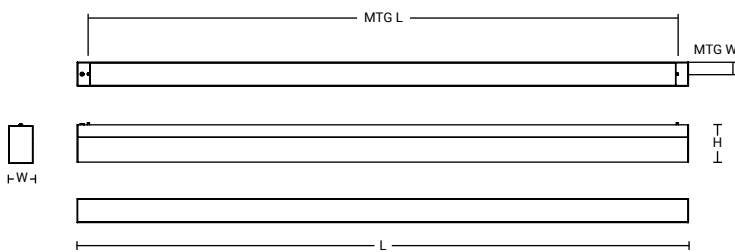

PROJECT:
CAT.NO:
NOTES:

DATE:
TYPE:
VOLTS:

LDXI

DIMENSIONS

2019-04-10

SIZE LDXI-40	L	W	H	MTG L	MTG W
2ft	26.00"	1.55"	4.70"	21.65"	0.80"
4ft	48.20"	1.55"	4.70"	45.75"	0.80"
6ft	72.40"	1.55"	4.70"	69.80"	0.80"
8ft	96.20"	1.55"	4.70"	93.90"	0.80"

SIZE LDXI-60	L	W	H	MTG L	MTG W
2ft	26.00"	2.35"	3.40"	ADJUSTABLE	1.20"
4ft	48.20"	2.35"	3.40"	ADJUSTABLE	1.20"
6ft	72.40"	2.35"	3.40"	ADJUSTABLE	1.20"
8ft	96.20"	2.35"	3.40"	ADJUSTABLE	1.20"

SIZE LDXI-95	L	W	H	MTG L	MTG W
2ft	26.00"	3.75"	5.90"	20.50"	1.85"
4ft	48.20"	3.75"	5.90"	44.55"	1.85"
6ft	72.40"	3.75"	5.90"	68.60"	1.85"
8ft	96.20"	3.75"	5.90"	92.65"	1.85"

SIZES

2FT

6FT

4FT

8FT

*Different widths available for the same model