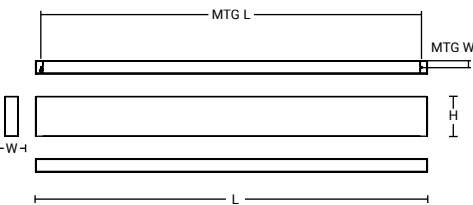

PROJECT:
CAT.NO:
NOTES:

DATE:
TYPE:
VOLTS:

LDXI

DIMENSIONS

2019-04-10

SIZE LDXI-40	L	W	H	MTG L	MTG W
2ft	26.00"	1.55"	4.70"	21.65"	0.80"
4ft	48.20"	1.55"	4.70"	45.75"	0.80"
6ft	72.40"	1.55"	4.70"	69.80"	0.80"
8ft	96.20"	1.55"	4.70"	93.90"	0.80"

SIZE LDXI-60	L	W	H	MTG L	MTG W
2ft	26.00"	2.35"	3.40"	ADJUSTABLE	1.20"
4ft	48.20"	2.35"	3.40"	ADJUSTABLE	1.20"
6ft	72.40"	2.35"	3.40"	ADJUSTABLE	1.20"
8ft	96.20"	2.35"	3.40"	ADJUSTABLE	1.20"

SIZE LDXI-95	L	W	H	MTG L	MTG W
2ft	26.00"	3.75"	5.90"	20.50"	1.85"
4ft	48.20"	3.75"	5.90"	44.55"	1.85"
6ft	72.40"	3.75"	5.90"	68.60"	1.85"
8ft	96.20"	3.75"	5.90"	92.65"	1.85"

SIZES

2FT

6FT

4FT

8FT

*Different widths available for the same model