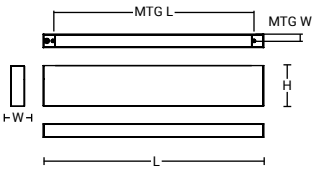

PROJECT:
CAT.NO:
NOTES:

DATE:
TYPE:
VOLTS:

LDXI

DIMENSIONS

2019-04-10

SIZE LDXI-40	L	W	H	MTG L	MTG W
2ft	26.00"	1.55"	4.70"	21.65"	0.80"
4ft	48.20"	1.55"	4.70"	45.75"	0.80"
6ft	72.40"	1.55"	4.70"	69.80"	0.80"
8ft	96.20"	1.55"	4.70"	93.90"	0.80"

SIZE LDXI-60	L	W	H	MTG L	MTG W
2ft	26.00"	2.35"	3.40"	ADJUSTABLE	1.20"
4ft	48.20"	2.35"	3.40"	ADJUSTABLE	1.20"
6ft	72.40"	2.35"	3.40"	ADJUSTABLE	1.20"
8ft	96.20"	2.35"	3.40"	ADJUSTABLE	1.20"

SIZE LDXI-95	L	W	H	MTG L	MTG W
2ft	26.00"	3.75"	5.90"	20.50"	1.85"
4ft	48.20"	3.75"	5.90"	44.55"	1.85"
6ft	72.40"	3.75"	5.90"	68.60"	1.85"
8ft	96.20"	3.75"	5.90"	92.65"	1.85"

SIZES

2FT