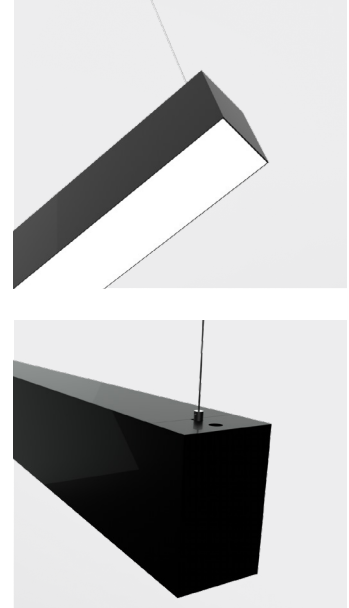

PROJECT:
CAT.NO:
NOTES:

DATE:
TYPE:
VOLTS:

ARCLUX
SERIES

LDXI

Linear . Direct . Indirect

GENERAL DESCRIPTION

LED luminaire for **suspended** (with aircraft cables) or **surface** or **wall mounted** installation. Features a minimalistic and clean design providing a superior quality of lighting.

Ideal for commercial or architectural environments.

Row mounting available, consult factory.

2019-05-09

CONSTRUCTION

Extruded aluminum body.
Protective dust top cover available, consult factory.

SHIELDING

Snap-in flat frosted acrylic lens.

FINISH

Standard finish is high gloss white polyester baked powder coat enamel.

Other colours available. Consult factory.

ELECTRICAL

3000K 3500K 4000K 5000K

120V - 277V 347V

L80 performance at 60,000 hours minimum. 80 CRI Standard.
Other dimming options, lumen options, 90CRI and lengths available.
Consult factory.

CERTIFICATION

Approved to UL1598 and CSA C22.2 No. 250 standards**
Suitable for damp locations.

*LED Five (5) year limited warranty.
**Normal temperature: -20 degrees Celsius to +25 degrees Celsius.

Specifications are subject to change.
Please confirm latest specifications prior to placing order.

ORDERING INFORMATION

LDXI					FA				
WIDTH	DISTRIBUTION	LENGTH	LUMENS	CCT	SHIELDING	FINISH	MOUNTING *OPTIONAL*	POWER CORD *OPTIONAL*	DRIVER
40 = 40mm (1.57")	5U5 = 50% Up / 50% Down	2 = 2ft 4 = 4ft	50 = 500lm/ft 80 = 800lm/ft 100 = 1000lm/ft 120 = 1200lm/ft 150 = 1500lm/ft *not applicable for direct light distribution	30K = 3000K 35K = 3500K 40K = 4000K 50K = 5000K	FA = Snap-in Flat Frosted Acrylic	GLOSSY W = White Housing B = Black Housing G = Grey Housing MATTE WM = White Housing BM = Black Housing GM = Grey Housing *other colours and finishes available, consult factory	A4 = 48in Aircraft Cable A5 = 60in Aircraft Cable A8 = 96in Aircraft Cable A12 = 144in Aircraft Cable SW = Side Wall Mount Kit (2 brackets) SM = Surface Mounted	C1 = 5ft Cord C2 = 6ft Cord C4 = 9ft Cord C7 = 13ft Cord *other cords and row mounting options available, consult factory	MV = Standard 120V-277V Dimming (0-10V) 347 = Standard 347V Dimming (0-10V) *emergency driver available, consult factory