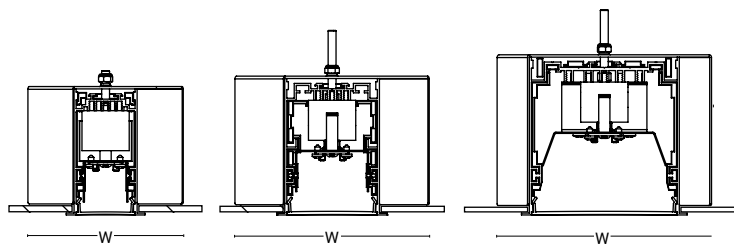

LDXR

DIMENSIONS

2019-04-10

LDXR-40

SIZE	L	W	H	MTG L	MTG W
4FT	47.75"	1.55"	4.70"	48.00"	2.50"
8FT	95.75"	1.55"	4.70"	96.00"	2.50"

LDXR-60

4FT	47.75"	2.35"	3.40"	48.00"	3.25"
8FT	95.75"	2.35"	3.40"	96.00"	3.25"

LDXR-95

4FT	47.75"	3.75"	5.90"	48.00"	4.75"
8FT	95.75"	3.75"	5.90"	96.00"	4.75"

SIZES

*Dimensions for 4ft model. See www.peerless-electric.com for all other dimensions.

TRIM T-BAR CEILING CUT OUT SIZES

SIZE	W
LDXR-40	2.50"
LDXR-60	3.25"
LDXR-95	4.75"

TRIM DRY WALL CUT OUT SIZES

SIZE	W
LDXR-40	1.75"
LDXR-60	2.50"
LDXR-95	4.00"

TRIMLESS DRY WALL CUT OUT SIZES

SIZE	W
LDXR-40	1.57"
LDXR-60	2.36"
LDXR-95	3.74"