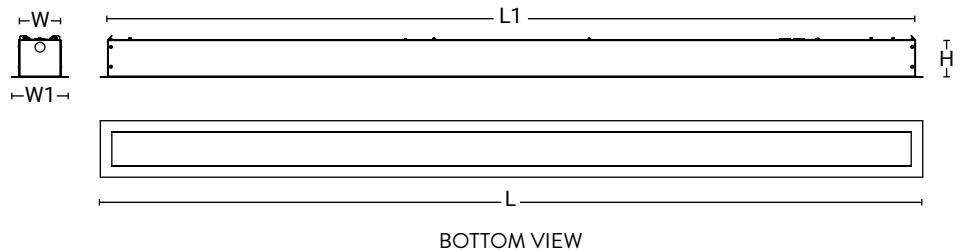

PROJECT:
 CAT.NO:
 NOTES:

DATE:
 TYPE:
 VOLTS:

NITO-04-xF

DIMENSIONS

2019-04-29

SIZE	L	W	H
2F	25.00"	3.75"	3.40"
4F	49.00"	3.75"	3.40"
6F	73.00"	3.75"	3.40"
8F	97.00"	3.75"	3.40"

SIZES

2F

CUTOUT SIZE

SIZE	L1	W1
2F	24.00"	4.00"

4F

CUTOUT SIZE

SIZE	L1	W1
4F	48.00"	4.00"

6F

CUTOUT SIZE

SIZE	L1	W1
6F	72.00"	4.00"