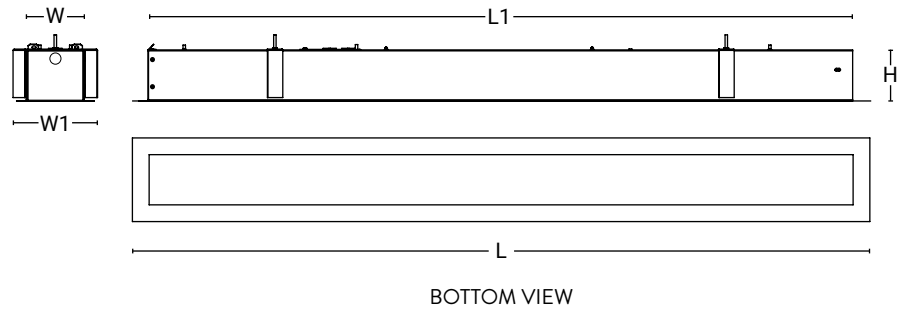

PROJECT:
 CAT.NO:
 NOTES:

DATE:
 TYPE:
 VOLTS:

NITO-04-xF

DIMENSIONS

2019-04-29

SIZE	L	W	H
2F	25.00"	3.75"	3.40"
4F	49.00"	3.75"	3.40"
6F	73.00"	3.75"	3.40"
8F	97.00"	3.75"	3.40"

SIZES

2F

CUTOUT SIZE

SIZE	L1	W1
2F	24.00"	4.00"

4F

CUTOUT SIZE

SIZE	L1	W1
4F	48.00"	4.00"

6F

CUTOUT SIZE

SIZE	L1	W1
6F	72.00"	4.00"