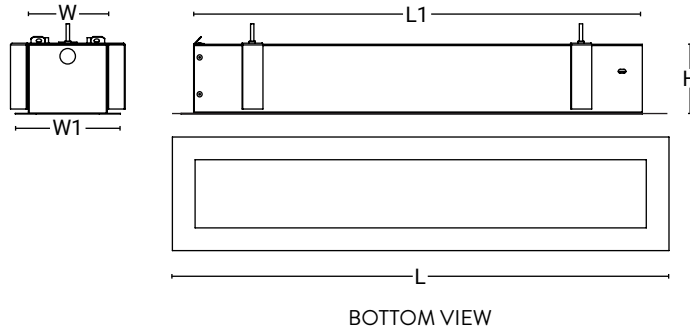

PROJECT:
 CAT.NO:
 NOTES:

DATE:
 TYPE:
 VOLTS:

NITO-04-xF

DIMENSIONS

2019-04-29

SIZE	L	W	H
2F	25.00"	3.75"	3.40"
4F	49.00"	3.75"	3.40"
6F	73.00"	3.75"	3.40"
8F	97.00"	3.75"	3.40"

SIZES

2F

CUTOUT SIZE

SIZE	L1	W1
2F	24.00"	4.00"

4F

CUTOUT SIZE

SIZE	L1	W1
4F	48.00"	4.00"

6F

CUTOUT SIZE

SIZE	L1	W1
6F	72.00"	4.00"