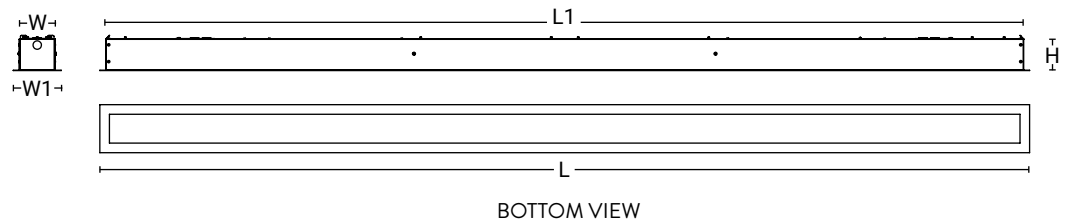

CUTOUT SIZE

SIZE	L1	W1
8F	96.00"	4.00"