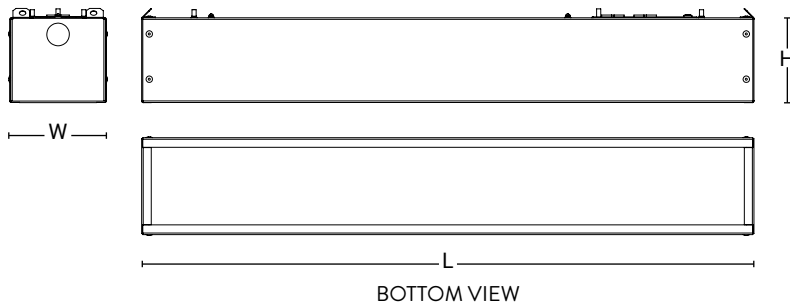

PROJECT:
CAT.NO:
NOTES:

DATE:
TYPE:
VOLTS:

NITO-04-xG

DIMENSIONS

2019-04-29

SIZE	L	W	H
2G	23.75"	3.75"	3.40"
4G	47.75"	3.75"	3.40"
6G	71.75"	3.75"	3.40"
8G	95.75"	3.75"	3.40"

SIZES

2G