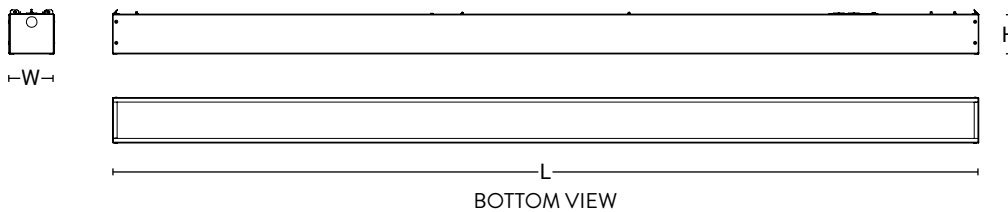

PROJECT:
CAT.NO:
NOTES:

DATE:
TYPE:
VOLTS:

NITO-04-xG

DIMENSIONS

2019-04-29

SIZE	L	W	H
2G	23.75"	3.75"	3.40"
4G	47.75"	3.75"	3.40"
6G	71.75"	3.75"	3.40"
8G	95.75"	3.75"	3.40"

SIZES

2G

4G

6G

8G