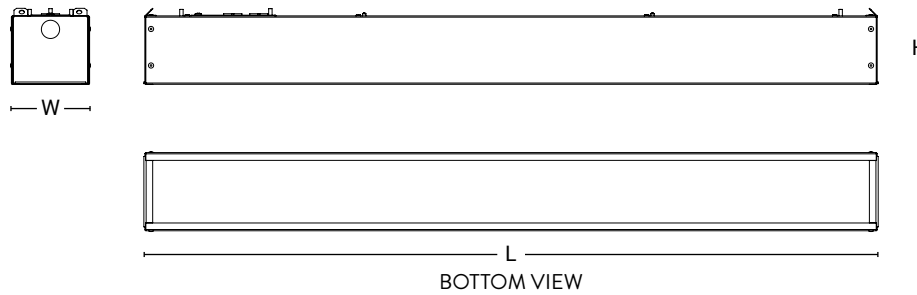

PROJECT:
CAT.NO:
NOTES:

DATE:
TYPE:
VOLTS:

NITO-04-xG

DIMENSIONS

2019-04-29

SIZE	L	W	H
2G	23.75"	3.75"	3.40"
4G	47.75"	3.75"	3.40"
6G	71.75"	3.75"	3.40"
8G	95.75"	3.75"	3.40"

SIZES

2G

4G

6G

8G