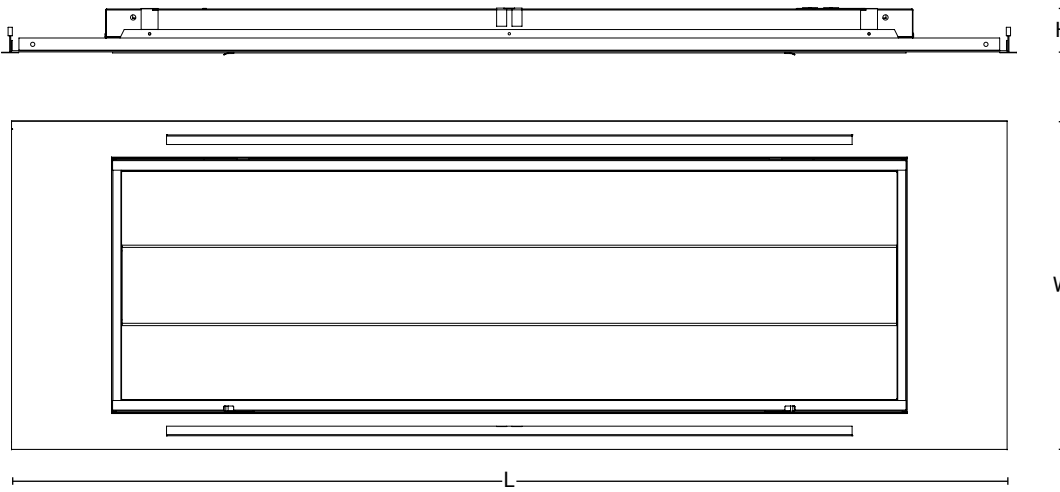

PROJECT:
CAT.NO:
NOTES:

DATE:
TYPE:
VOLTS:

PEERLUX®
SERIES

SDL-3x-1ACF-205G

DIMENSIONS

2019-04-29

SIZE	L	W	H
205G	59.75"	19.90"	3.65"

SIZES

205G

BOTTOM VIEW