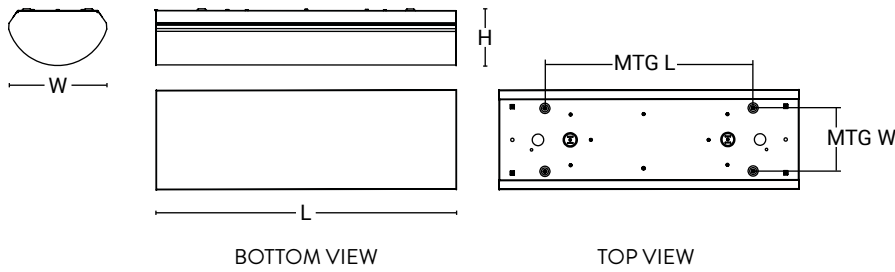

PROJECT:
CAT.NO:
NOTES:

DATE:
TYPE:
VOLTS:

AHM

DIMENSIONS

2019-05-01

SIZE	L	W	H	MTG L	MTG W
2FT	23.00"	7.50"	4.10"	16.00"	4.75"
4FT	46.00"	7.50"	4.10"	39.00"	4.75"
8FT	90.00"	7.50"	4.10"	85.00"	4.75"

SIZES

2FT

4FT

8FT