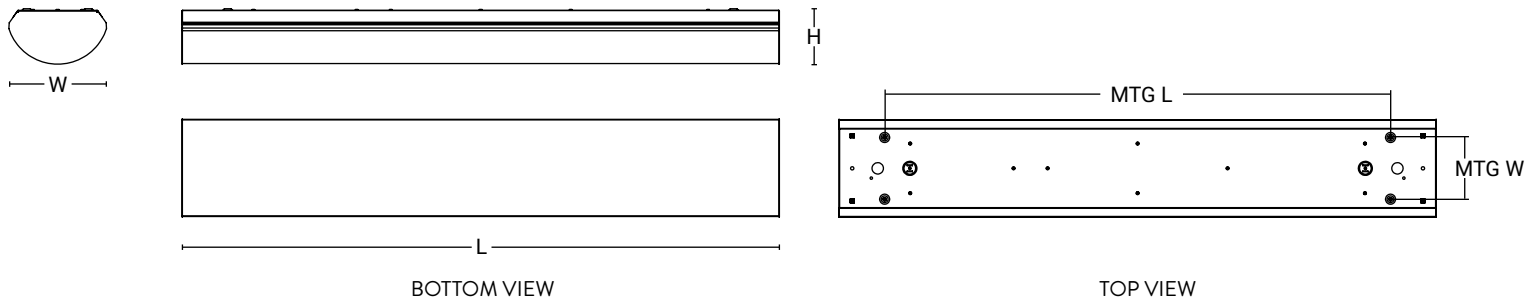

PROJECT:
CAT.NO:
NOTES:

DATE:
TYPE:
VOLTS:

AHM

DIMENSIONS

2019-05-01

SIZE	L	W	H	MTG L	MTG W
2FT	23.00"	7.50"	4.10"	16.00"	4.75"
4FT	46.00"	7.50"	4.10"	39.00"	4.75"
8FT	90.00"	7.50"	4.10"	85.00"	4.75"

SIZES

2FT

4FT

8FT