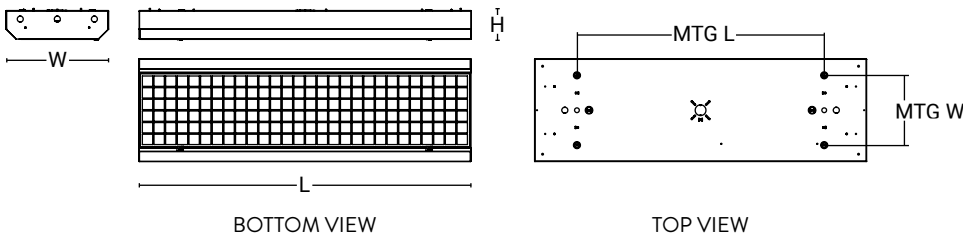

PROJECT:
CAT.NO:
NOTES:

DATE:
TYPE:
VOLTS:

GP-15

DIMENSIONS

2019-05-01

SIZE	L	W	H	MTG L	MTG W
4FT	48.00"	14.90"	4.20"	35.75"	10.10"
8FT	95.90"	14.90"	4.20"	71.90"	10.10"

SIZES

4FT