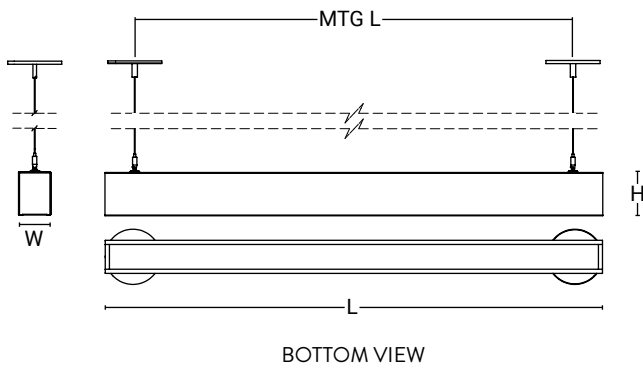

PROJECT:
CAT.NO:
NOTES:

DATE:
TYPE:
VOLTS:

LDX3

DIMENSIONS

2019-04-29

SIZE	L	W	H	MTG L
4FT	46.00"	3.00"	4.00"	40.50"
8FT	90.75"	3.00"	4.00"	85.25"

SIZES

4FT

8FT