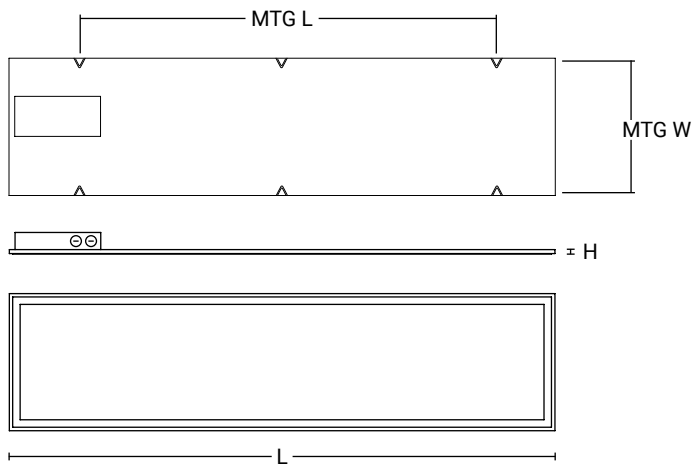

PROJECT:
 CAT.NO:
 NOTES:

DATE:
 TYPE:
 VOLTS:

PNLP

DIMENSIONS

2019-04-29

SIZE	L	W	H	H1	MTG L	MTG W
14G	4.00'	1.00'	0.40"	1.90"	43.25"	11.00"
22G	2.00'	2.00'	0.50"	1.75"	19.00"	22.75"
24G	4.00'	2.00'	0.50"	2.00"	37.00"	22.75"

SIZES

14G

22G

24G