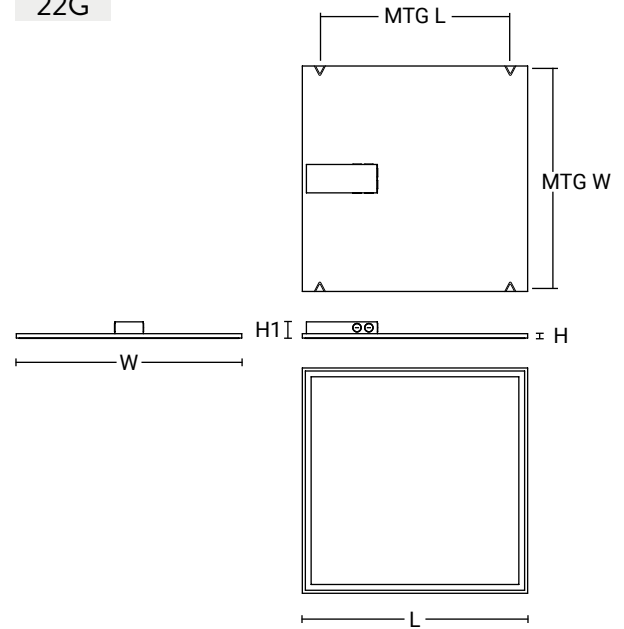

PROJECT:
 CAT.NO:
 NOTES:

DATE:
 TYPE:
 VOLTS:

PNLP

DIMENSIONS

2019-04-29

SIZE	L	W	H	H1	MTG L	MTG W
14G	4.00'	1.00'	0.40"	1.90"	43.25"	11.00"
22G	2.00'	2.00'	0.50"	1.75"	19.00"	22.75"
24G	4.00'	2.00'	0.50"	2.00"	37.00"	22.75"

SIZES

14G

22G

24G