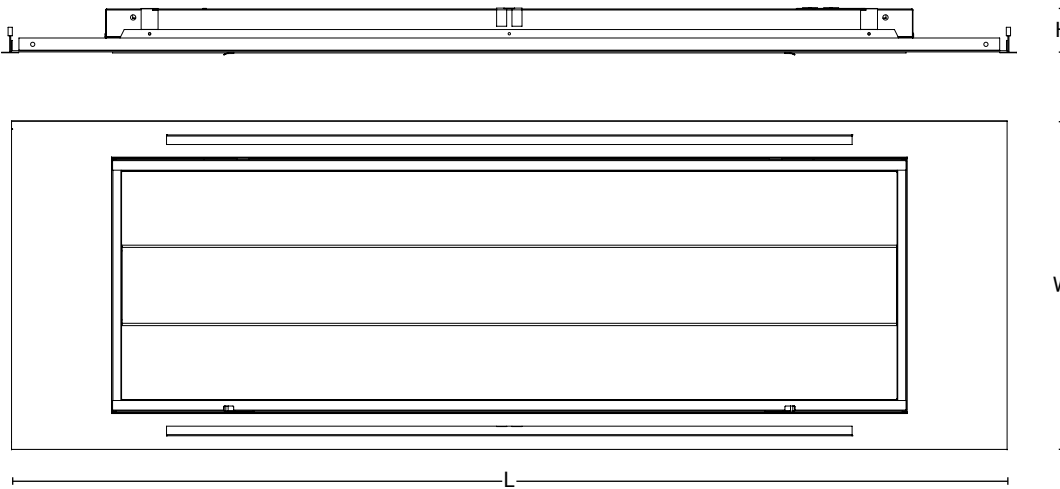

PROJECT:
CAT.NO:
NOTES:

DATE:
TYPE:
VOLTS:

PEERLUX
SERIES

SDL-3x-1ACF-205G

DIMENSIONS

2019-04-29

SIZE	L	W	H
205G	59.75"	19.90"	3.65"

SIZES

205G

BOTTOM VIEW