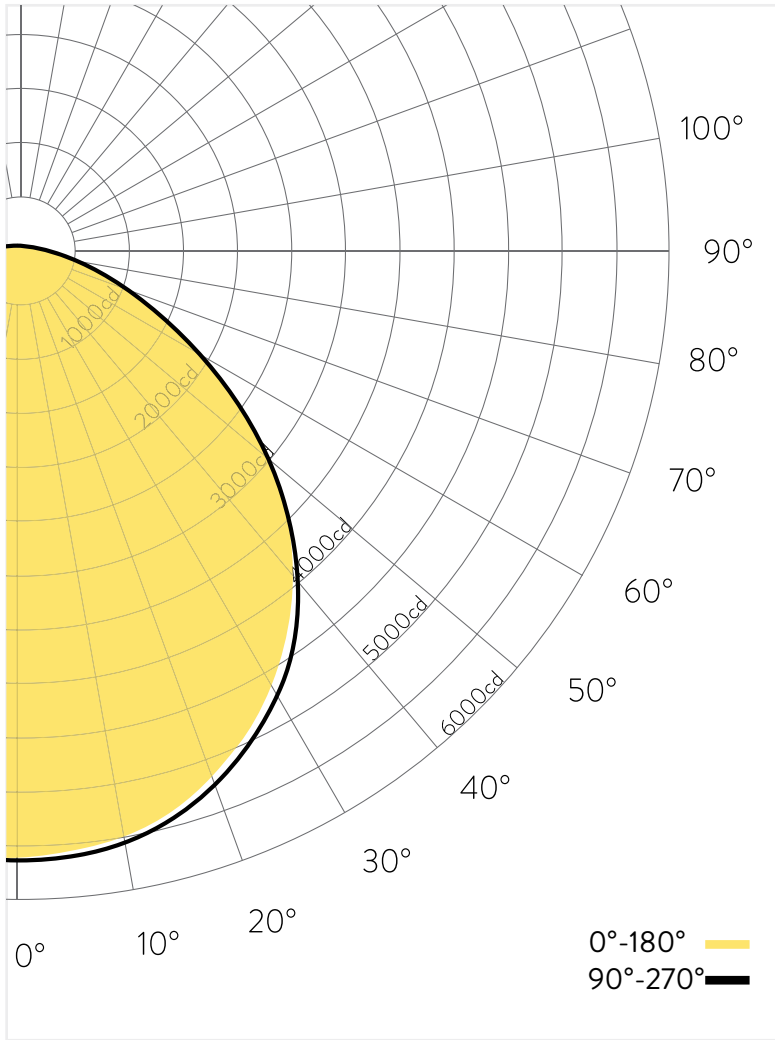

PROJECT:
CAT.NO:
NOTES:

DATE:
TYPE:
VOLTS:

HBE

CAT NO: HBE-4-220-30K

ZONAL LUMEN SUMMARY

Zone	Lumens
0.00° - 10.00°	646.88
10.00° - 20.00°	1,523.04
20.00° - 30.00°	2,298.69
30.00° - 40.00°	2,720.07
40.00° - 50.00°	2,681.32
50.00° - 60.00°	2,178.95
60.00° - 70.00°	1,424.72
70.00° - 80.00°	715.99
80.00° - 90.00°	181.35
90.00° - 100.00°	3.61
100.00° - 110.00°	3.61
110.00° - 120.00°	3.58
120.00° - 130.00°	4.10
130.00° - 140.00°	3.72
140.00° - 150.00°	4.37
150.00° - 160.00°	4.75
160.00° - 170.00°	4.06
170.00° - 180.00°	2.01
0.00° - 90.00°	14,371.03
90.00° - 180.00°	33.81
0.00° - 180.00°	14,404.83

CONE OF LIGHT

Mtg Height	Light Level	Beam Diameter
6.0 ft	156.4 fc	15.1 ft
8.0 ft	88.0 fc	20.2 ft
10.0 ft	56.3 fc	25.2 ft
12.0 ft	39.1 fc	30.3 ft
15.0 ft	25.0 fc	37.8 ft

AVERAGE LUMINAIRE LUMINANCE (CD/M²)