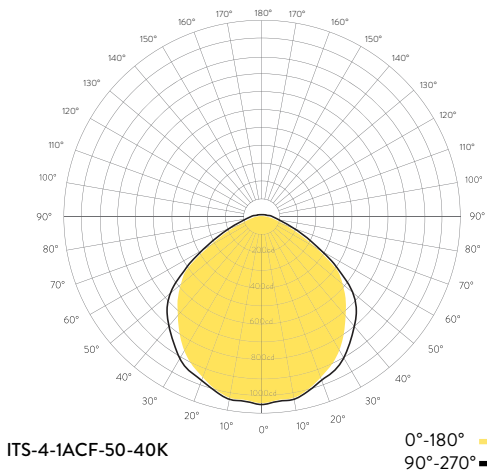

STRUCTURE

MOUNTING

PHOTOMETRIC DATA

DIMENSIONS

SIZE	L	W	H
4FT	48.00"	13.50"	6.25"

ORDERING INFORMATION

ITS	4				W			
FIXTURE	LENGTH	STYLE	LUMENS	CCT	FINISH	CONTROLS *OPTIONAL*	MOUNTING *OPTIONAL*	DRIVER
ITS = Industrial LED Strip	4 = 4ft	1ACF = 1 Acrylic Frosted Lens	32 = 3200lm 40 = 4000lm	30K = 3000K 35K = 3000K	GLOSSY W = White	OC = On/Off Occupancy Control O5 = 100%-50% Hi/ Low Occupancy Control Click here for suggested control options	A4-C1 = 48in Aircraft Cable & 5ft Cord A5-C2 = 60in Aircraft Cable & 6ft Cord A8-C4 = 96in Aircraft Cable & 9ft Cord A12-C7 = 144in Aircraft Cable & 13ft Cord	MV = Standard 120V-277V, 1% Dimming (0-10V) 347 = Standard 347V Dimming (0-10V) EM = Emergency Driver X = DALI, Lutron EcoSystem LED, and other drivers available, consult factory
		1PCF = 1 Polycarbonate Frosted Lens	46 = 4600lm 60 = 6000lm 80 = 8000lm 100 = 10000lm *other lumens available	40K = 4000K 50K = 5000K				