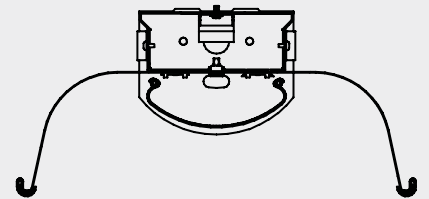

PEERLUX[®]
SERIES

ITS

PEERLESS[®]
electric-électrique

INCEP[®]TION[®]
PEERLESS CANADA

CONCEPT

LED luminaire for **surface** or **suspended** installation with field adjustable aircraft cables or v-links for mounting chain. Rounded extruded ribbed frosted acrylic lens or polycarbonate frosted lens. Ideal for commercial environments or residential environments. Row mounting available, consult factory.

STRUCTURE

MOUNTING

PHOTOMETRIC DATA

DIMENSIONS

SIZE	L	W	H
4FT	48.00"	13.50"	6.25"

ORDERING INFORMATION

ITS	4				W			
FIXTURE	LENGTH	STYLE	LUMENS	CCT	FINISH	CONTROLS *OPTIONAL*	MOUNTING *OPTIONAL*	DRIVER
ITS = Industrial LED Strip	4 = 4ft	1ACF = 1 Acrylic Frosted Lens	32 = 3200lm 40 = 4000lm	30K = 3000K 35K = 3000K	GLOSSY W = White	OC = On/Off Occupancy Control O5 = 100%-50% Hi/ Low Occupancy Control Click here for suggested control options	A4-C1 = 48in Aircraft Cable & 5ft Cord A5-C2 = 60in Aircraft Cable & 6ft Cord A8-C4 = 96in Aircraft Cable & 9ft Cord A12-C7 = 144in Aircraft Cable & 13ft Cord	MV = Standard 120V-277V, 1% Dimming (0-10V) 347 = Standard 347V Dimming (0-10V) EM = Emergency Driver X = DALI, Lutron EcoSystem LED, and other drivers available, consult factory
		1PCF = 1 Polycarbonate Frosted Lens	46 = 4600lm 60 = 6000lm 80 = 8000lm 100 = 10000lm *other lumens available	40K = 4000K 50K = 5000K				