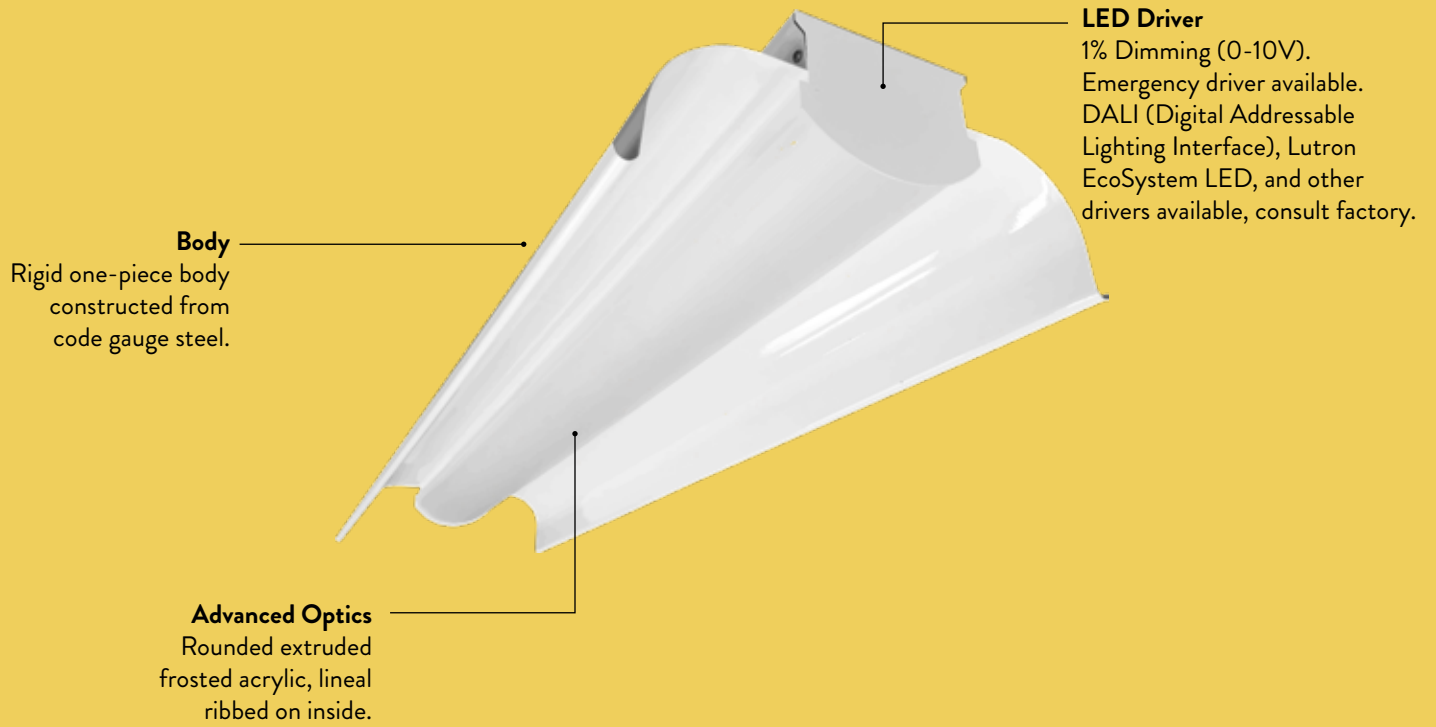

PEERLUX[®]
SERIES

ITS

PEERLESS[®]
electric-électrique

INCEP[®]TION[®]
PEERLESS CANADA

CONCEPT

LED luminaire for **surface** or **suspended** installation with field adjustable aircraft cables or v-links for mounting chain. Rounded extruded ribbed frosted acrylic lens or polycarbonate frosted lens. Ideal for commercial environments or residential environments. Row mounting available, consult factory.

STRUCTURE

MOUNTING

PHOTOMETRIC DATA

DIMENSIONS

SIZE	L	W	H
4FT	48.00"	13.50"	6.25"

ORDERING INFORMATION

ITS	4				W			
FIXTURE	LENGTH	STYLE	LUMENS	CCT	FINISH	CONTROLS *OPTIONAL*	MOUNTING *OPTIONAL*	DRIVER
ITS = Industrial LED Strip	4 = 4ft	1ACF = 1 Acrylic Frosted Lens	32 = 3200lm 40 = 4000lm	30K = 3000K 35K = 3000K	GLOSSY W = White	OC = On/Off Occupancy Control O5 = 100%-50% Hi/ Low Occupancy Control Click here for suggested control options	A4-C1 = 48in Aircraft Cable & 5ft Cord A5-C2 = 60in Aircraft Cable & 6ft Cord A8-C4 = 96in Aircraft Cable & 9ft Cord A12-C7 = 144in Aircraft Cable & 13ft Cord	MV = Standard 120V-277V, 1% Dimming (0-10V) 347 = Standard 347V Dimming (0-10V) EM = Emergency Driver X = DALI, Lutron EcoSystem LED, and other drivers available, consult factory
		1PCF = 1 Polycarbonate Frosted Lens	46 = 4600lm 60 = 6000lm 80 = 8000lm 100 = 10000lm *other lumens available	40K = 4000K 50K = 5000K				