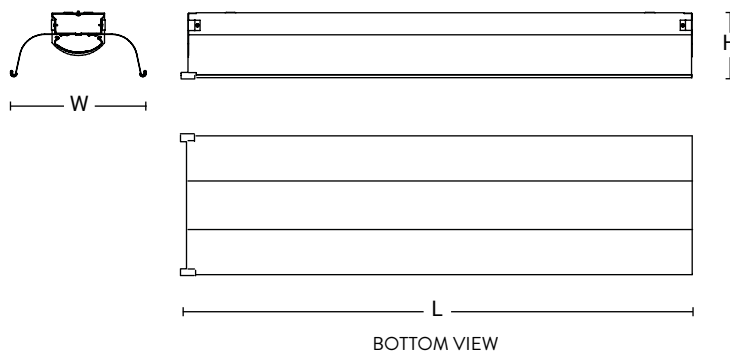

STRUCTURE

MOUNTING

PHOTOMETRIC DATA

DIMENSIONS

SIZE	L	W	H
4FT	48.00"	13.50"	6.25"

ORDERING INFORMATION

ITS	4				W			
FIXTURE	LENGTH	STYLE	LUMENS	CCT	FINISH	CONTROLS *OPTIONAL*	MOUNTING *OPTIONAL*	DRIVER
ITS = Industrial LED Strip	4 = 4ft	1ACF = 1 Acrylic Frosted Lens	32 = 3200lm 40 = 4000lm	30K = 3000K 35K = 3000K	GLOSSY W = White	OC = On/Off Occupancy Control O5 = 100%-50% Hi/ Low Occupancy Control Click here for suggested control options	A4-C1 = 48in Aircraft Cable & 5ft Cord A5-C2 = 60in Aircraft Cable & 6ft Cord A8-C4 = 96in Aircraft Cable & 9ft Cord A12-C7 = 144in Aircraft Cable & 13ft Cord	MV = Standard 120V-277V, 1% Dimming (0-10V) 347 = Standard 347V Dimming (0-10V) EM = Emergency Driver X = DALI, Lutron EcoSystem LED, and other drivers available, consult factory
		1PCF = 1 Polycarbonate Frosted Lens	46 = 4600lm 60 = 6000lm 80 = 8000lm 100 = 10000lm *other lumens available	40K = 4000K 50K = 5000K				